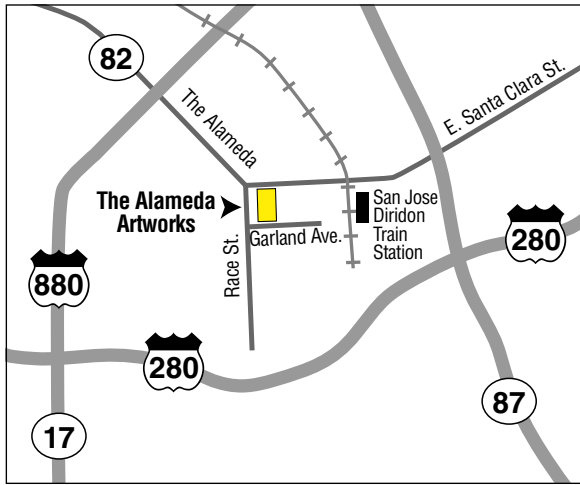

# The Alameda Artworks

1068 The Alameda, San Jose

**MAPS NOT TO SCALE**

Look for the building with the red door  
(down the driveway from The Alameda)

Enter the hallway and look for the pink door  
on your left.